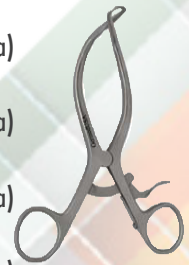

SKU # DESCRIPTION

- G13-21** Retractor, Gelpi 3 3/4" Standard 9.5cm Heavy

SKU # DESCRIPTION

- G13-309** Retractor, Gelpi Crossover (Neroma) 3 1/2" Deep Angle 9cm
- G13-310** Retractor, Gelpi Crossover (Neroma) 4 1/2" Deep Angle 11.5cm
- G13-311** Retractor, Gelpi Crossover (Neroma) 5 1/2" Deep Angle 14cm
- G13-312** Retractor, Gelpi Crossover (Neroma) 6 1/2" Deep Angle 16.5cm
- G13-313** Retractor, Gelpi Crossover (Neroma) 6 3/4" Deep Angle 17.5cm Right Angle
- G13-314** Retractor, Gelpi Crossover (Neroma) 7 1/2" Deep Angle 19cm
- G13-315** Retractor, Gelpi Crossover (Neroma) 6 1/2" Deep Angle 16.5cm Blunt Tips
- G13-316** Retractor, Gelpi Crossover (Neroma) 8" Deep Angle 20cm

SKU # DESCRIPTION

- G13-85** Retractor, Gelpi 3 1/2" 90 Degree Angle
- G13-58** Retractor, Gelpi 4 1/2" Right Angled
- G13-58R** Retractor, Gelpi 5 1/2" Right Angled

SKU # DESCRIPTION

- G13-323** Retractor, Gelpi 7" 45 Degree Angle

SKU # DESCRIPTION

- G13-109** Retractor, Gelpi Crossover 3 1/2" (Neroma) Easy Tip Insertion 9cm
- G13-114** Retractor, Gelpi Crossover 4 1/2" (Neroma) Easy Tip Insertion 11.5cm
- G13-111** Retractor, Gelpi Crossover 5 1/2" (Neroma) Easy Tip Insertion 14cm
- G13-112** Retractor, Gelpi Crossover 6 1/2" (Neroma) Easy Tip Insertion 16.5cm
- G13-03** Retractor, Gelpi Crossover 7 1/2" (Neroma) Easy Tip Insertion 19cm
- G13-14** Retractor, Gelpi Crossover 7 1/2" (Neroma) Easy Tip Insertion 19cm Right Angle
- G13-16** Retractor, Gelpi Crossover 3 1/2" (Neroma) Easy Tip Insertion 9cm Heavy