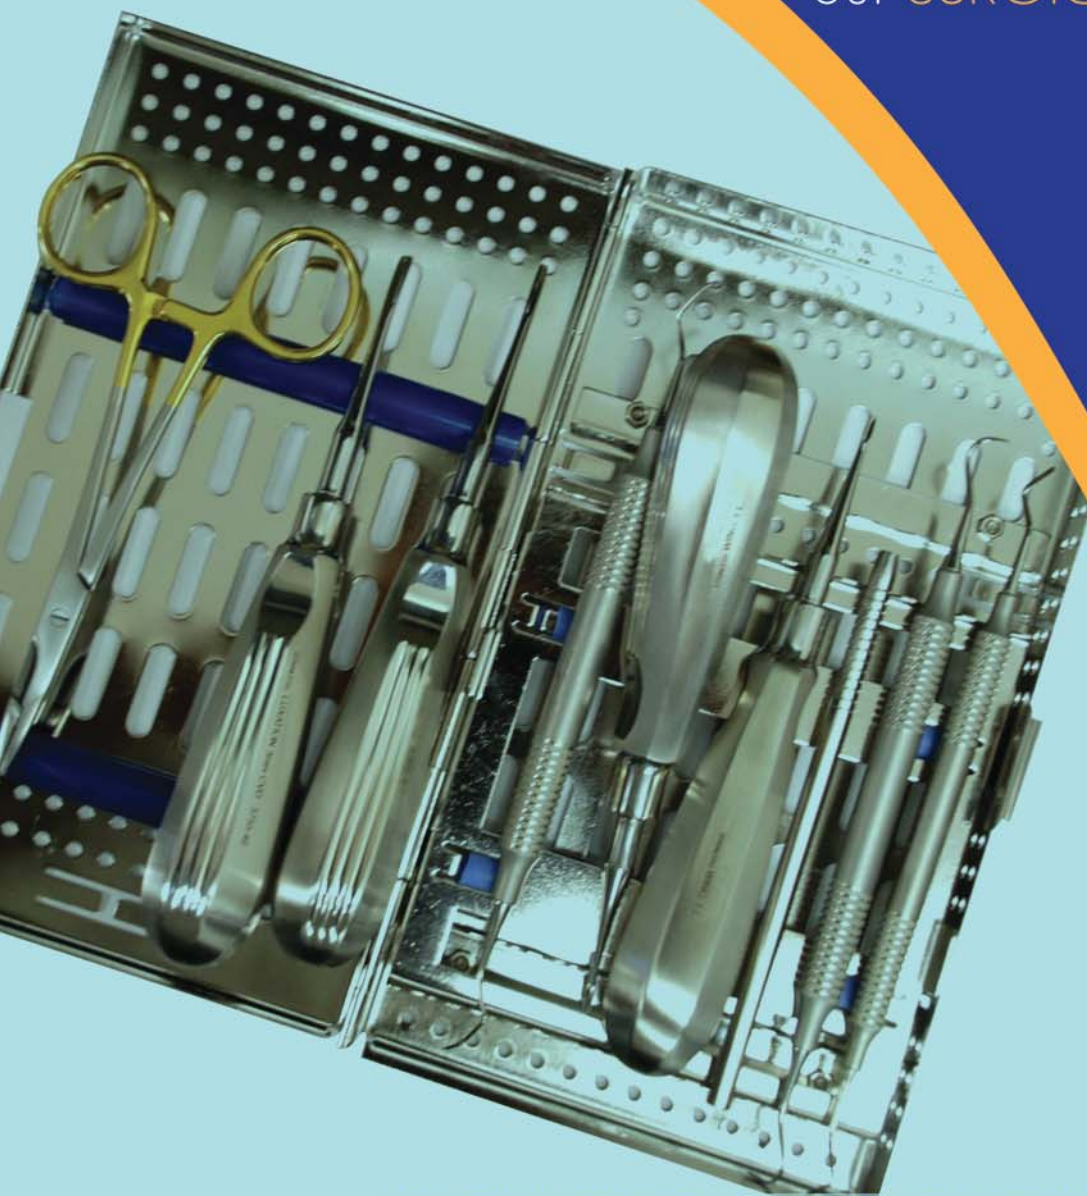

VETERINARY DENTAL INSTRUMENTS

Why should you buy from us?
Because we not only **SELL**
but also **MANUFACTURE**
our **SURGICAL INSTRUMENTS**